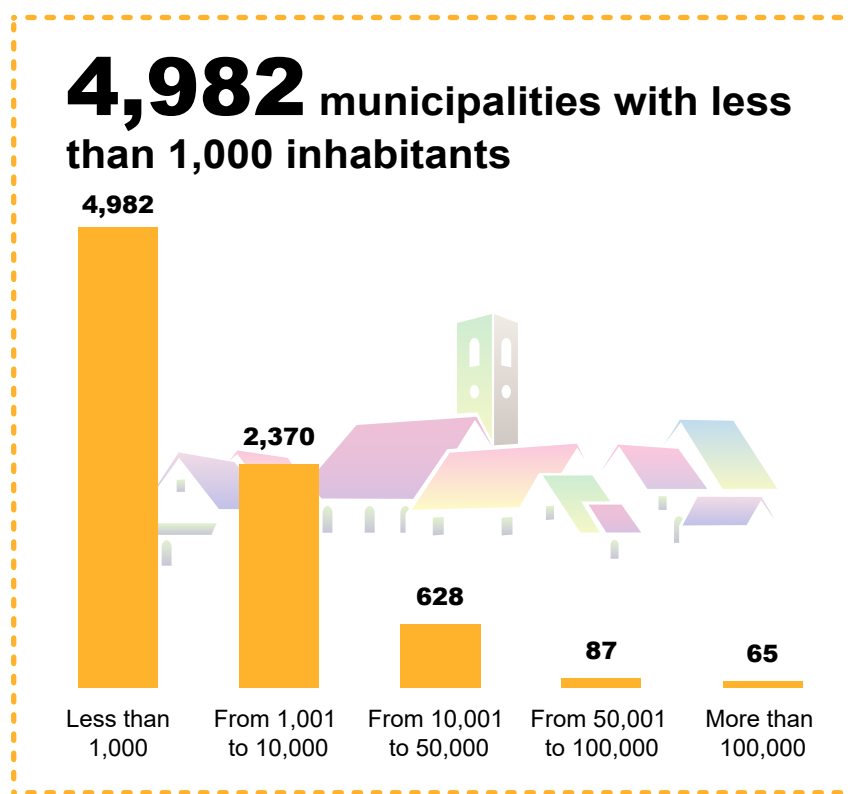

Municipal Spain 2024

Number of municipalities: **8,132**

Provinces with the most and the least municipalities:

Resident population as of 01/01/2024: **48,619,695**

The most populated cities (01/01/2024)

Madrid

3,422,416

Barcelona

1,686,208

Valencia

824,340

Zaragoza

691,037

Sevilla