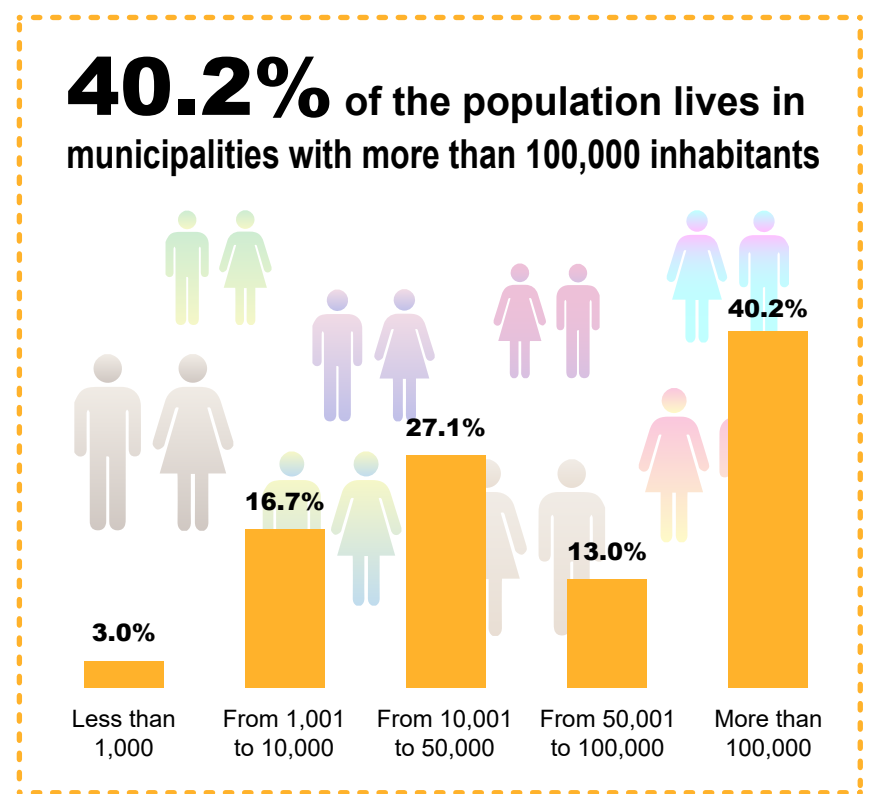

Municipal Spain 2024

Number of municipalities: **8,132**

Provinces with the most and the least municipalities:

Resident population as of 01/01/2024: **48,619,695**

The most populated cities (01/01/2024)

Madrid

3,422,416

Barcelona

1,686,208

Valencia

824,340

Zaragoza

691,037

Sevilla